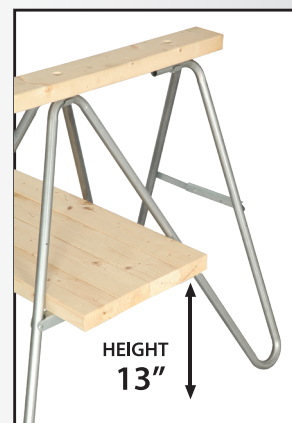

SB3036M

30 inch high Bench  
Wooden top and step

# THE STRONGEST IN THE WORLD

- Versatile
- Very sturdy construction steel and wood
- Wooden top 2" x 4" x 36"
- Durable
- High quality 7/8" galvanized tube frame
- Side supports to solidify the bench during use
- Compact and ergonomic
- Great stability

Premium Quality Rivets for durability

Folds up in seconds  
4 inch width  
for portability  
and easy storage

Screwdriver and tool holder / Step

**CAPACITY: 1587 Kg (3500 lbs)**

For a set of 2

Used everywhere on construction sites