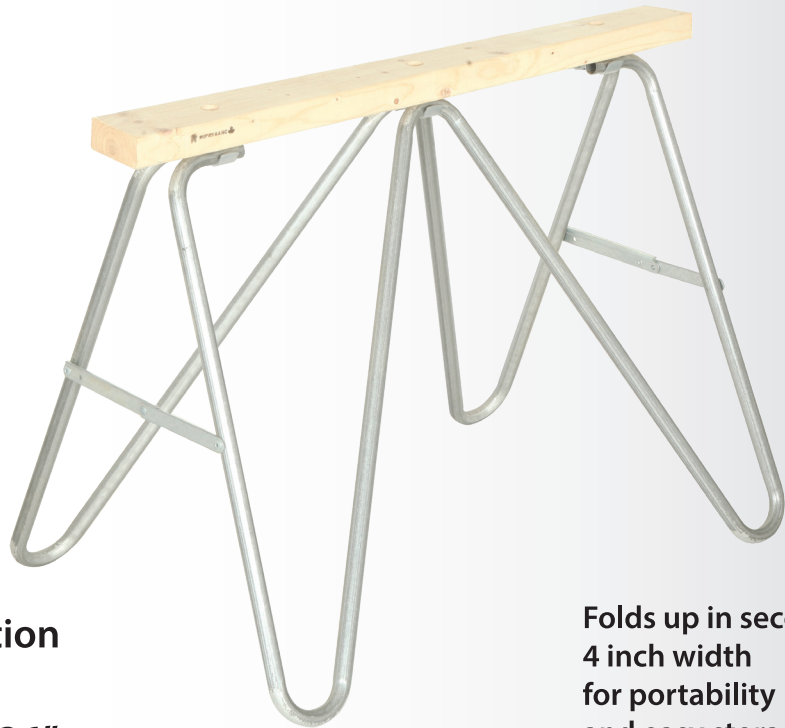

26 inch high Bench  
Wooden top

SB2636

# THE STRONGEST IN THE WORLD

26"

4"

- Versatile
- Very sturdy construction steel and wood
- Wooden top 2" x 4" x 36"
- Durable
- High quality 7/8" galvanized tube frame
- Side supports to solidify the bench during use
- Compact and ergonomic
- Great stability

Folds up in seconds  
4 inch width  
for portability  
and easy storage

Used everywhere on construction sites

Premium Quality Rivets  
for durability

**CAPACITY: 1587 Kg (3500 lbs)**

For a set of 2

WWW.SUPERBANC.COM